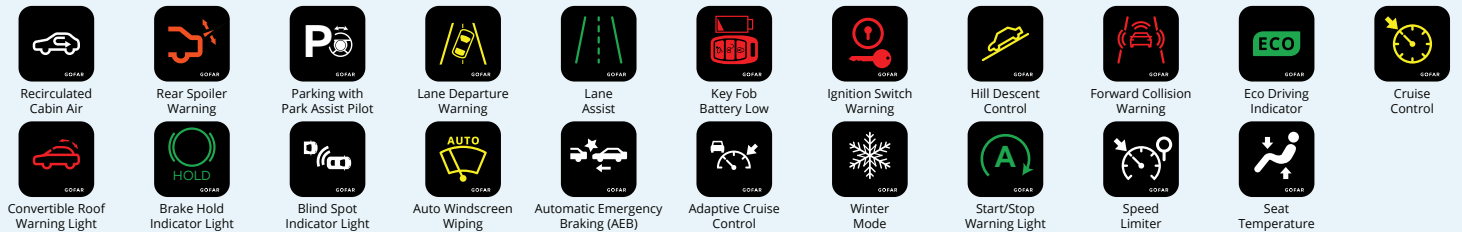

CAR WARNING LIGHT SYMBOLS

Warning Symbols

Safety Symbols

Lighting Symbols

Common Symbols

Advanced Feature Symbols

Diesel-powered Vehicle Symbols