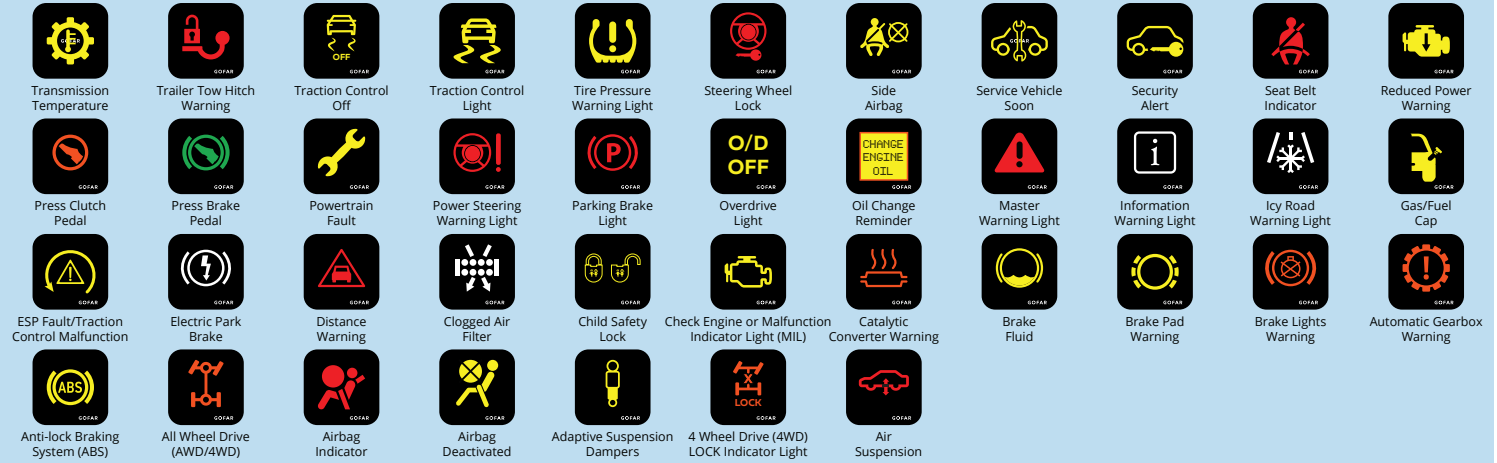

CAR WARNING LIGHT SYMBOLS

Warning Symbols

Safety Symbols

Lighting Symbols

Common Symbols

Advanced Feature Symbols

Diesel-powered Vehicle Symbols