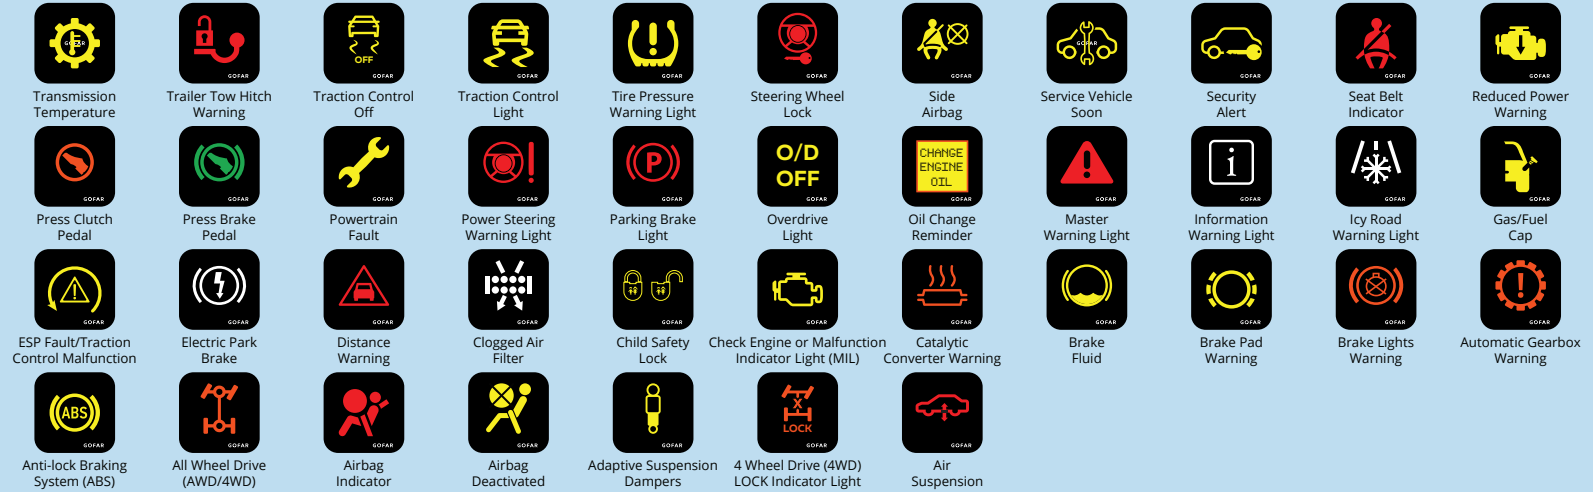

CAR WARNING LIGHT SYMBOLS

Warning Symbols

Safety Symbols

Lighting Symbols

Common Symbols

Advanced Feature Symbols

Diesel-powered Vehicle Symbols